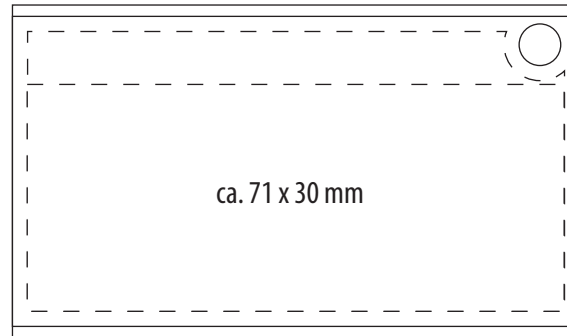

TRAVEL SET **REFLECTS-GREENBORO** (52071)

LUGGAGE SCALE

LUGGAGE TAG

LUGGAGE STRAP

TRAVEL SET **REFLECTS-GREENBORO** (52071)

LUGGAGE SCALE

LUGGAGE TAG

LUGGAGE STRAP