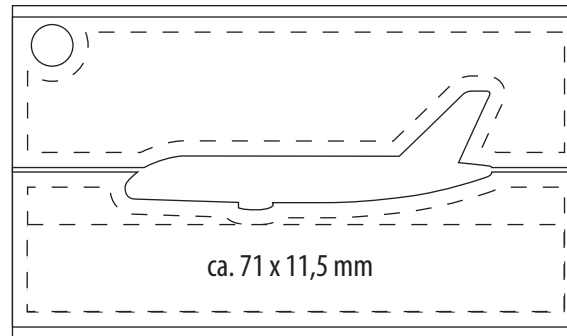

TRAVEL SET **REFLECTS-GREENBORO** (52071)

LUGGAGE SCALE

LUGGAGE TAG

LUGGAGE STRAP

TRAVEL SET **REFLECTS-GREENBORO** (52071)

LUGGAGE SCALE

LUGGAGE TAG

LUGGAGE STRAP