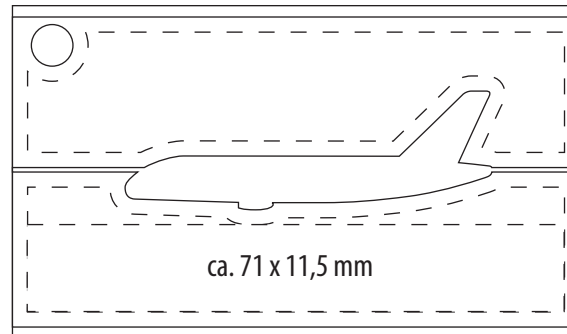

TRAVEL SET **REFLECTS-GREENBORO** (52071)

LUGGAGE SCALE

LUGGAGE TAG

LUGGAGE STRAP

TRAVEL SET **REFLECTS-GREENBORO** (52071)

LUGGAGE SCALE

LUGGAGE TAG

LUGGAGE STRAP